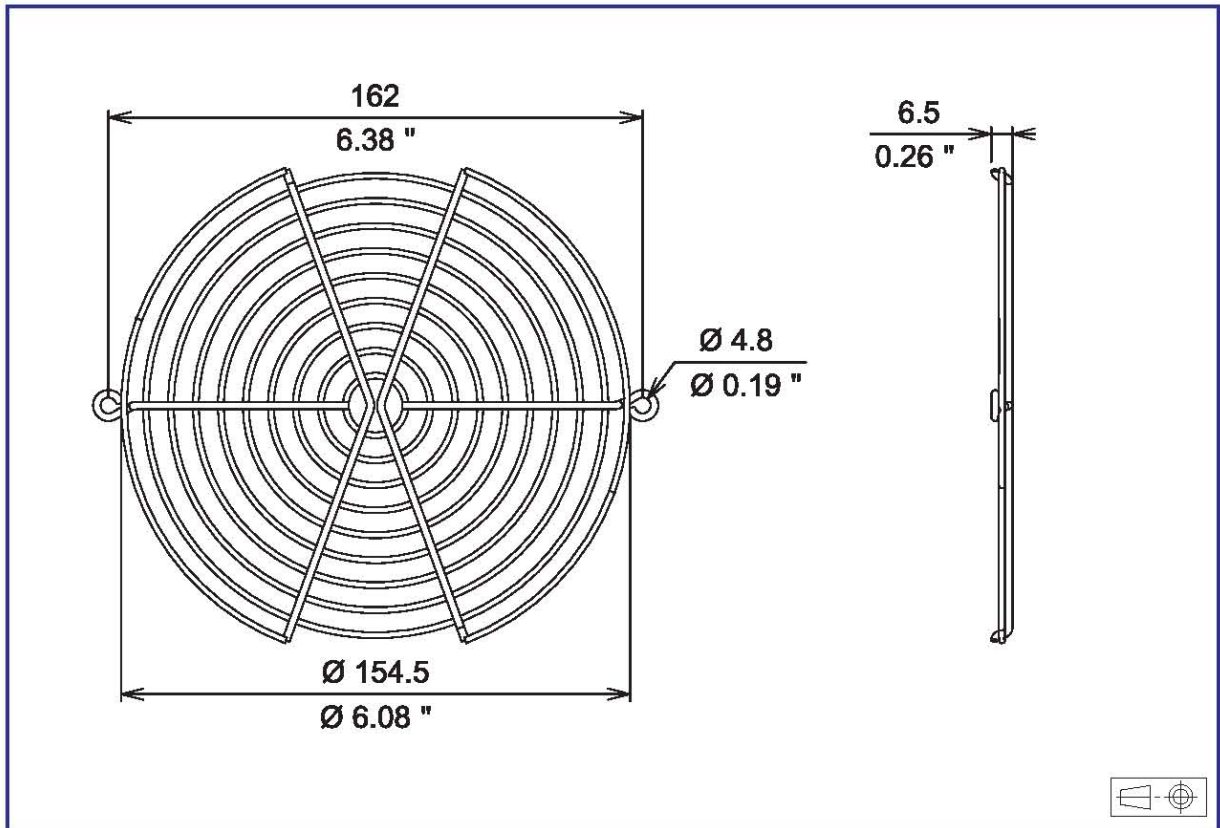

**BENEFITS :**

Effective protection : the maximum space between each ellipse of the finger guard respects the values of the norms in use.

**MATERIAL :**

Nickel-Chrome coated wires.

mm	Part number	For	Ø Wires
		21366	RRE-INV Ø180 & Ø192

inches	Part number	For	Ø Wires
		21366	RRE-INV Ø180 & Ø192